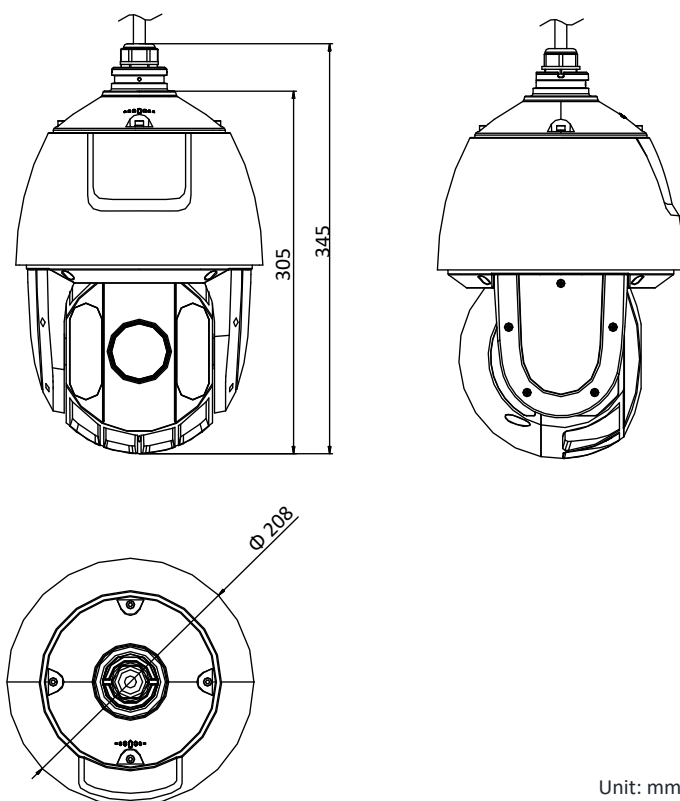

Working Temperature	-30°C to 65°C (-22°F to 149°F)
Working Humidity	≤ 90%
Protection Level	IP66 Standard, 4000V Lightning Protection, Surge Protection and Voltage Transient Protection
Material	ADC 12, PC, PC+10% GF
Dimensions	Φ 208 mm × 345 mm (Φ 8.19" × 13.58")
Weight	Approx. 3.3 kg (7.28 lb)

DORI

The DORI (detect, observe, recognize, identify) distance gives the general idea of the camera ability to distinguish persons or objects within its field of view.

It is calculated based on the camera sensor specification and the criteria given by EN 62676-4: 2015.

DORI	Detect	Observe	Recognize	Identify
Definition	25 px/m	63 px/m	125 px/m	250 px/m
Distance (Tele)	1963.6 m (6442.4 ft)	779.2 m (2556.5 ft)	392.7 m (1288.5 ft)	196.4 m (644.2 ft)

Available Model

DS-2DE5232IW-AE (B), 24 VAC & Hi-PoE

Dimensions

Unit: mm